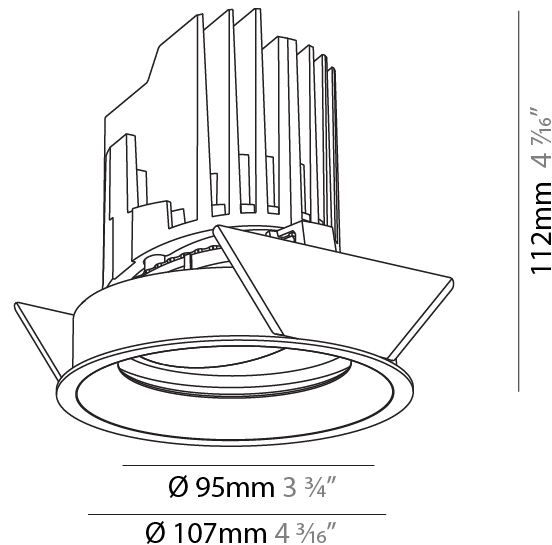

GENERAL

Series: Bioniq
 Subseries: Bioniq Round Adjustable
 Brand: Prolicht
 Division: Architectural
 Mounting Type: Recessed
 Mounting Location: Ceiling
 Subcategory: Downlight

PHYSICAL

Shape: Round
 Diameter (mm): 107
 Diameter (in): 4 3/16
 Height (mm): 112
 Height (in): 4 7/16
 Ceiling Thickness (mm): 10 / 12.5 / 15
 Ceiling Thickness (in): 3/8 or 1/2 or 9/16
 Min. Recessing Depth (mm): 130
 Min. Recessing Depth (in): 5 1/8
 Light Distribution: Adjustable / Downlight
 Weight (kg): 0.47
 Weight (lbs): 1.04
 Fixture Finish: SSR / BKV / CWI / CRY / HAB / LAG / UFT / ITA / RUA / RUR / MIC / FTG / MYG / TWT / LOD / PUS / FRO / FUP / KIA / POP / BLS / SPG / MEY / GOH / GUM / CHC / COM / ABZ / JAG / OBR / MOS / ROR
 Fixture Material: Aluminum Die Cast
 Cut-out Measurements: 98mm / 3 7/8"

OPTICAL

Reflector°: 10
 Optic°: Lens Pack - No Lens
 Adjustability: Rotational 355°; Tilt 30°

RATINGS AND CERTIFICATIONS

Certified By: Certified for North American Standards
 IP rating: IP20

					
98mm 3 7/8"	130mm 5 1/8"	107 15mm 4 3/16" 9/16"	30°	355°	↑