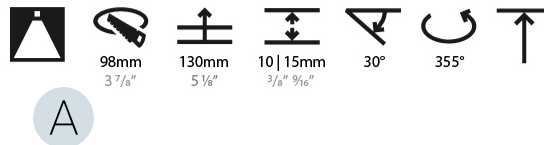

PHYSICAL

Shape: Round
Diameter (mm): 107
Diameter (in): 4 3/16
Height (mm): 112
Height (in): 4 7/16
Ceiling Thickness (mm): 10 / 12.5 / 15
Ceiling Thickness (in): 3/8 or 1/2 or 9/16
Min. Recessing Depth (mm): 130
Min. Recessing Depth (in): 5 1/8
Light Distribution: Adjustable / Downlight
Weight (kg): 0.47
Weight (lbs): 1.04
Fixture Finish: SSR / BKV / CWI / CRY / HAB / LAG / UFT / ITA / RUA / RUR / MIC / FTG / MYG / TWT / LOD / PUS / FRO / FUP / KIA / POP / BLS / SPG / MEY / GOH / GUM / CHC / COM / ABZ / JAG / OBR / MOS / ROR
Fixture Material: Aluminum Die Cast
Cut-out Measurements: 98mm / 3 7/8"

ELECTRICAL

Lamp Type: LED (Zhaga Standard)
Input Wattage (W): 13.2 / 16.5
Total Output Wattage (W): 12 / 15
Dimming: Tri-Mode (Non-Dimming and Phase Dimming (120Vac only) and 0-10V Dimming)
Driver Included: No
Driver Location: Recessed Housing
Driver Type: Constant Current - Universal
Driver Class: Class 2
Housing: See components
Input Voltage (V): 120 - 277
Constant Current (MA): 350

LED

Number of LEDs: 1
Color Temperature (°K): 2700 / 3000 / 3500 / 4000
Max. Delivered Lumen (lm): 850 / 950 / 1019 / 1040
Nominal Lumen (lm): 960 / 1070 / 1156 / 1180
CRI: >90 CRI
Efficiency (%): 0.885
Lamp Life (hrs): 50000

OPTICAL

Reflector°: 10
Adjustability: Rotational 355°; Tilt 30°

RATINGS AND CERTIFICATIONS

Certified By: Certified for North American Standards
IP rating: IP20